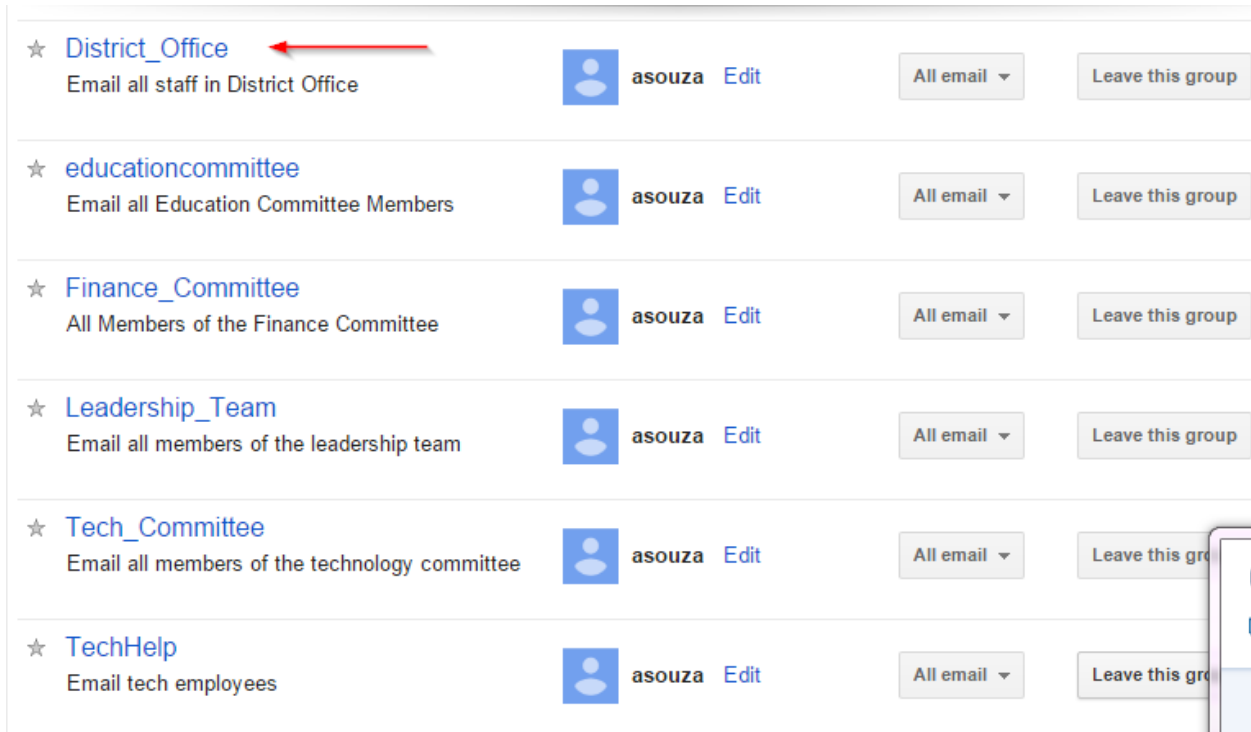

Note: You can use the website: <https://groups.min201.org> to look up memberships of an email group and copy and paste their email addresses into a blank email. This is useful when planning a surprise party and you want the building to know except that lucky one. =)

Figure 1: Click the Cube in gmail

Figure 2: Click on Groups

Figure 3: Click on My Groups

Figure 4: List of groups (Aaron) is a member of. Click on District Office to see all members

Figure 5: Click on Members button at the right to see all members of group (District office in example)